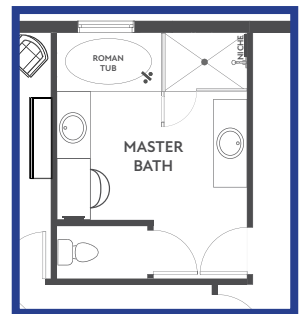

# PORTO

CONTEMPO

LUXE

MODERNA

FIRST FLOOR

## MASTER BATH: TUB/SHOWER PERMITTED OPTION

SECOND FLOOR

- 4 BEDROOMS
- 3 BATHS
- GREAT ROOM
- LOFT
- DINING ROOM
- 2 CAR GARAGE

- 1,142 1ST FLOOR AC SQ. FT.
- 1,266 2ND FLOOR AC SQ. FT.
- 2,408 AC SQ. FT.
- 408 GARAGE SQ. FT.
- 153 LANAI SQ. FT.
- 51 ENTRY SQ. FT.
- 3,020 TOTAL SQ. FT.