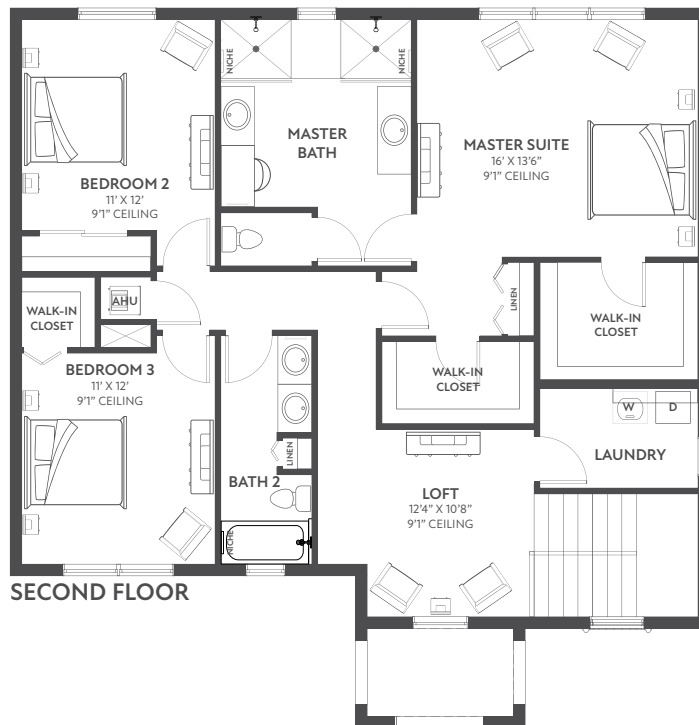

# PORTO

CONTEMPO

LUXE

MODERNA

FIRST FLOOR

## MASTER BATH: TUB/SHOWER PERMITTED OPTION

SECOND FLOOR

- 4 BEDROOMS
- 3 BATHS
- GREAT ROOM
- LOFT
- DINING ROOM
- 2 CAR GARAGE

- 1,142 1ST FLOOR AC SQ. FT.
- 1,266 2ND FLOOR AC SQ. FT.
- 2,408 AC SQ. FT.
- 408 GARAGE SQ. FT.
- 153 LANAI SQ. FT.
- 51 ENTRY SQ. FT.
- 3,020 TOTAL SQ. FT.