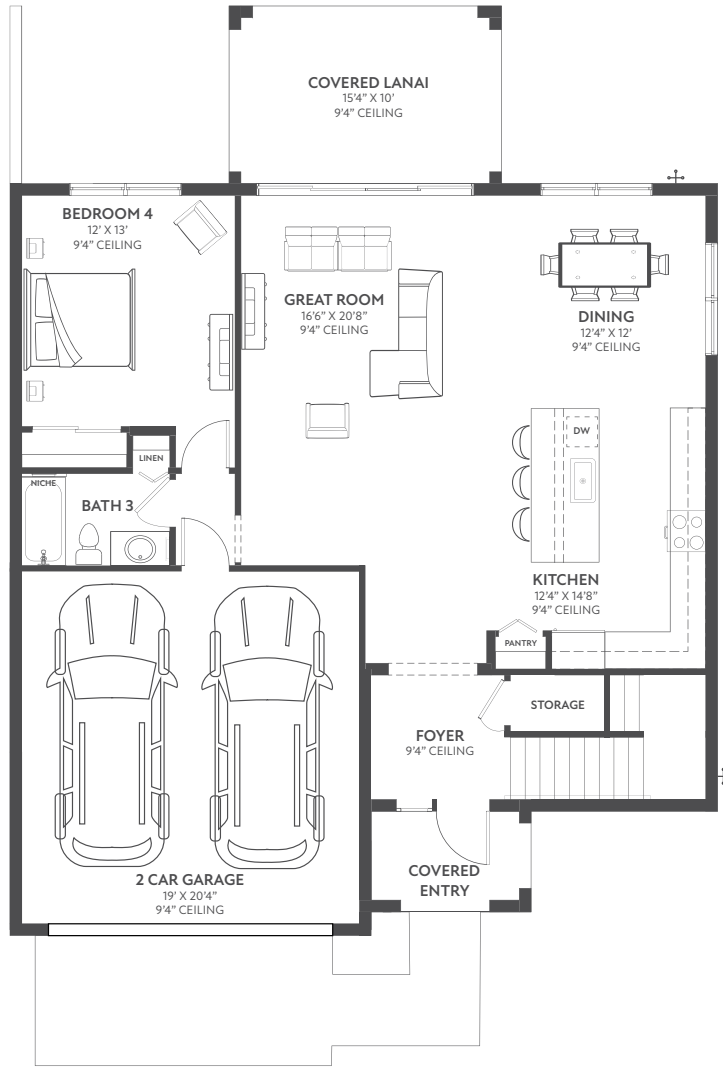

# PORTO

CONTEMPO

LUXE

MODERNA

FIRST FLOOR

## MASTER BATH: TUB/SHOWER PERMITTED OPTION

SECOND FLOOR

- 4 BEDROOMS
- 3 BATHS
- GREAT ROOM
- LOFT
- DINING ROOM
- 2 CAR GARAGE

- 1,142 1ST FLOOR AC SQ. FT.
- 1,266 2ND FLOOR AC SQ. FT.
- 2,408 AC SQ. FT.
- 408 GARAGE SQ. FT.
- 153 LANAI SQ. FT.
- 51 ENTRY SQ. FT.
- 3,020 TOTAL SQ. FT.