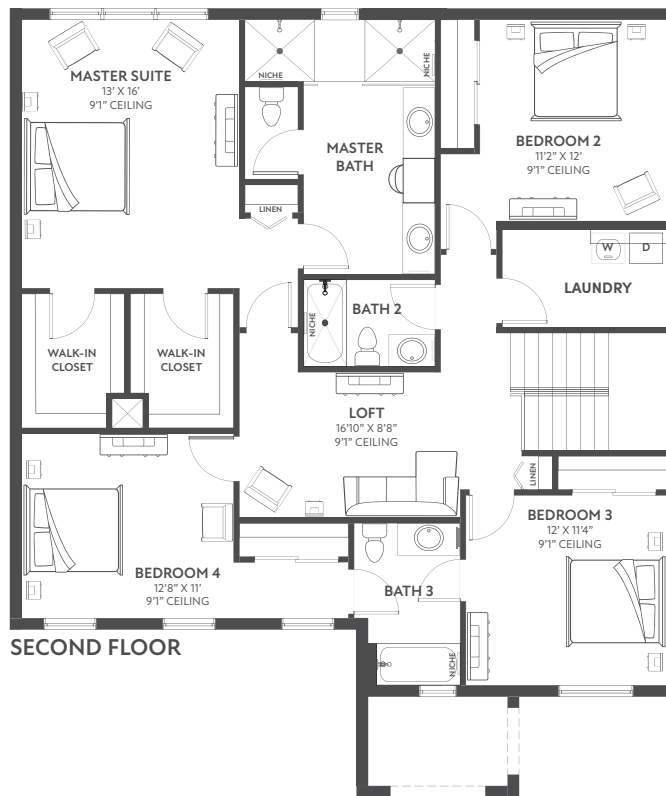

# MESA

CONTEMPO

LUXE

MODERNA

- 5 BEDROOMS
- 4 BATHS
- GREAT ROOM
- LIVING ROOM
- LOFT
- BREAKFAST
- DINING ROOM
- 2 CAR GARAGE

- 1,495 1ST FLOOR AC SQ. FT.
- 1,480 2ND FLOOR AC SQ. FT.
- 2,975 AC SQ. FT.
- 442 GARAGE SQ. FT.
- 130 LANAI SQ. FT.
- 54 ENTRY SQ. FT.
- 3,601 TOTAL SQ. FT.

FIRST FLOOR

**MASTER BATH:  
TUB/SHOWER  
PERMITTED OPTION**

SECOND FLOOR