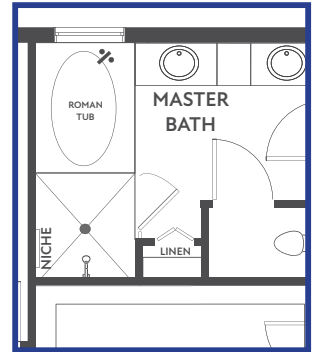

COSTA

CONTEMPO

LUXE

MODERNA

- 4 BEDROOMS
- 3 BATHS
- GREAT ROOM
- LOFT
- DINING ROOM
- 2 CAR GARAGE

- 1,009 1ST FLOOR AC SQ. FT.
- 1,271 2ND FLOOR AC SQ. FT.
- 2,280 AC SQ. FT.
- 439 GARAGE SQ. FT.
- 128 LANAI SQ. FT.
- 47 ENTRY SQ. FT.
- 2,894 TOTAL SQ. FT.

FIRST FLOOR

SECOND FLOOR

**MASTER BATH:
TUB/SHOWER
PERMITTED OPTION**

**MASTER BATH:
DOUBLE SHOWER
PERMITTED OPTION**

DECORATED
MODEL