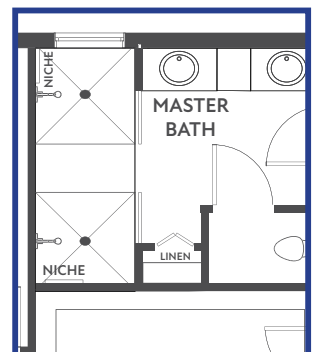

COSTA

CONTEMPO

LUXE

MODERNA

- 4 BEDROOMS
- 3 BATHS
- GREAT ROOM
- LOFT
- DINING ROOM
- 2 CAR GARAGE

- 1,009 1ST FLOOR AC SQ. FT.
- 1,271 2ND FLOOR AC SQ. FT.
- 2,280 AC SQ. FT.
- 439 GARAGE SQ. FT.
- 128 LANAI SQ. FT.
- 47 ENTRY SQ. FT.
- 2,894 TOTAL SQ. FT.

FIRST FLOOR

SECOND FLOOR

**MASTER BATH:
TUB/SHOWER
PERMITTED OPTION**

**MASTER BATH:
DOUBLE SHOWER
PERMITTED OPTION**

DECORATED
MODEL