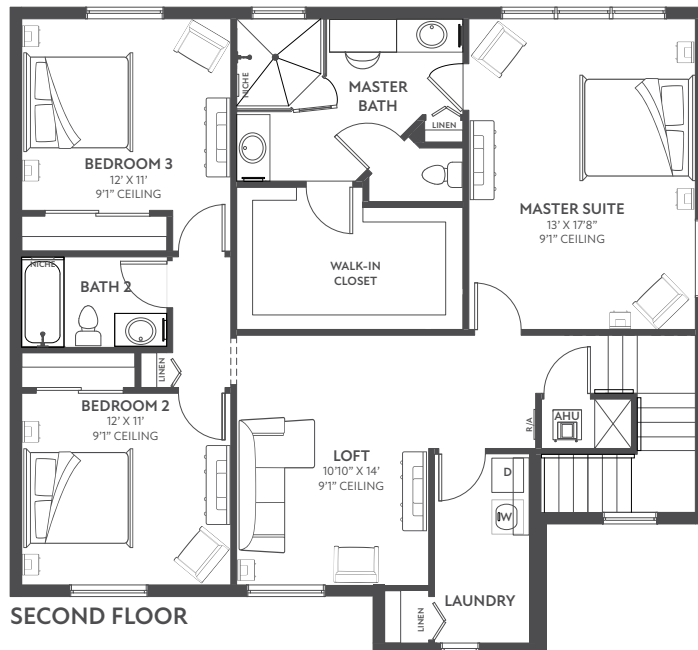

COSTA

CONTEMPO

LUXE

MODERNA

- 4 BEDROOMS
- 3 BATHS
- GREAT ROOM
- LOFT
- DINING ROOM
- 2 CAR GARAGE

- 1,009 1ST FLOOR AC SQ. FT.
- 1,271 2ND FLOOR AC SQ. FT.
- 2,280 AC SQ. FT.
- 439 GARAGE SQ. FT.
- 128 LANAI SQ. FT.
- 47 ENTRY SQ. FT.
- 2,894 TOTAL SQ. FT.

FIRST FLOOR

SECOND FLOOR

**MASTER BATH:
TUB/SHOWER
PERMITTED OPTION**

**MASTER BATH:
DOUBLE SHOWER
PERMITTED OPTION**

DECORATED
MODEL