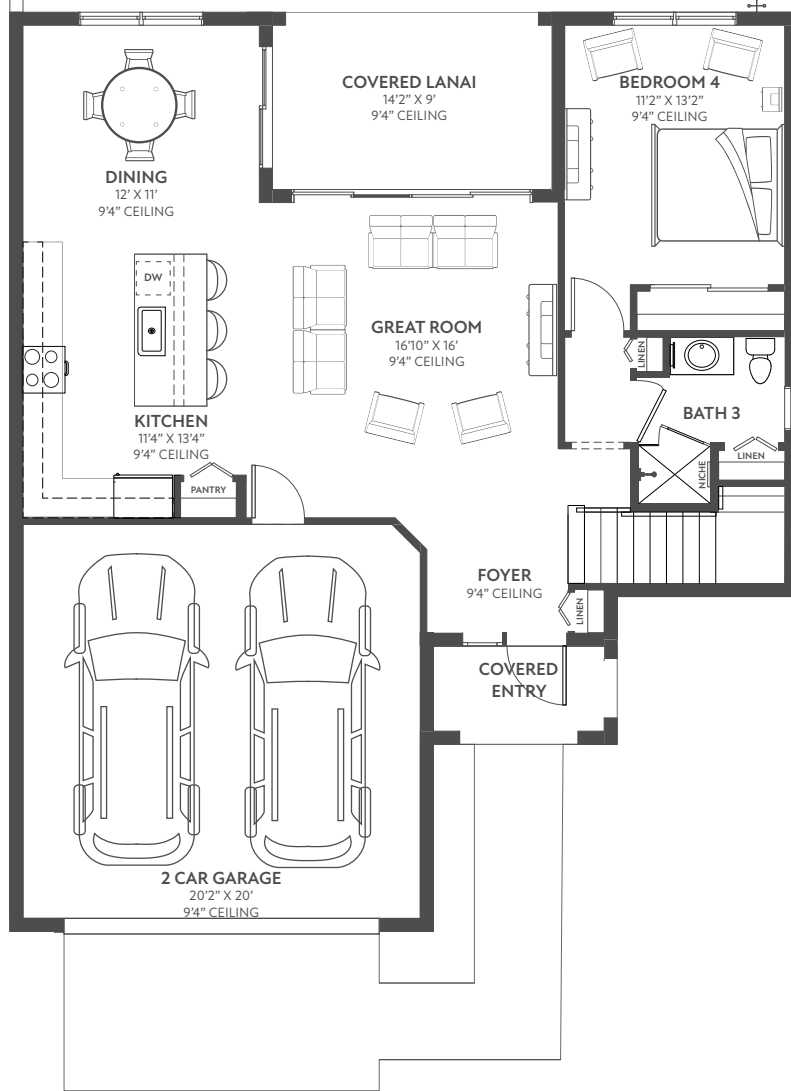

COSTA

CONTEMPO

LUXE

MODERNA

- 4 BEDROOMS
- 3 BATHS
- GREAT ROOM
- LOFT
- DINING ROOM
- 2 CAR GARAGE

- 1,009 1ST FLOOR AC SQ. FT.
- 1,271 2ND FLOOR AC SQ. FT.
- 2,280 AC SQ. FT.
- 439 GARAGE SQ. FT.
- 128 LANAI SQ. FT.
- 47 ENTRY SQ. FT.
- 2,894 TOTAL SQ. FT.

FIRST FLOOR

SECOND FLOOR

**MASTER BATH:
TUB/SHOWER
PERMITTED OPTION**

**MASTER BATH:
DOUBLE SHOWER
PERMITTED OPTION**

DECORATED
MODEL