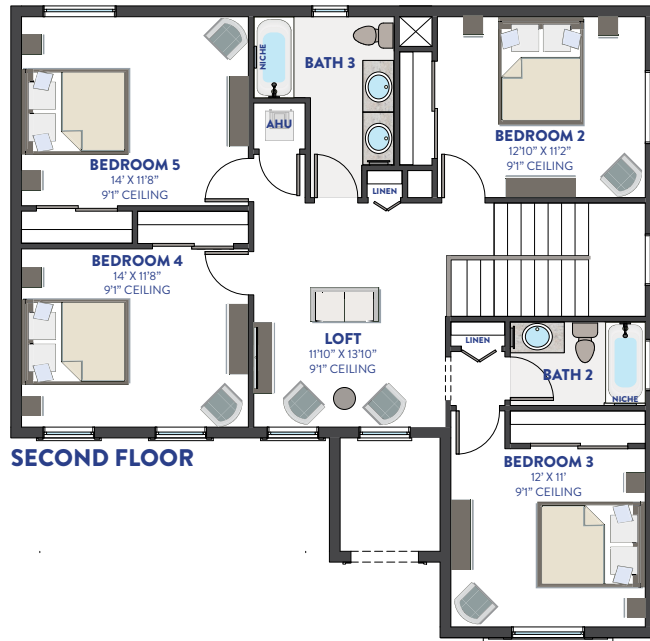

SIERRA

CONTEMPO

LUXE

MODERNA

FIRST FLOOR

SECOND FLOOR

- 6 BEDROOMS
- 4 BATHS
- GREAT ROOM
- LOFT
- DINING ROOM
- 2 CAR GARAGE

- 1,737 1ST FLOOR AC SQ. FT.
- 1,142 2ND FLOOR AC SQ. FT.
- 2,879 AC SQ. FT.
- 411 GARAGE SQ. FT.
- 154 LANAI SQ. FT.
- 47 ENTRY SQ. FT.
- 3,491 TOTAL SQ. FT.