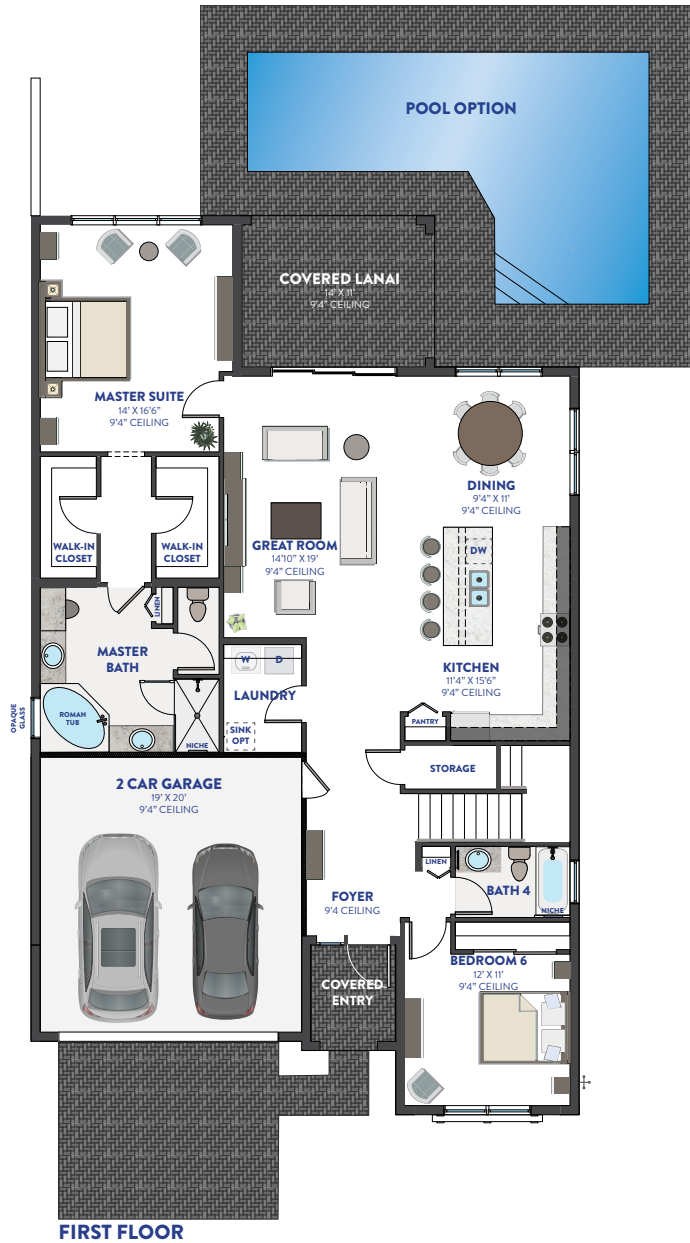

SIERRA

CONTEMPO

LUXE

MODERNA

FIRST FLOOR

SECOND FLOOR

- 6 BEDROOMS
- 4 BATHS
- GREAT ROOM
- LOFT
- DINING ROOM
- 2 CAR GARAGE

- 1,737 1ST FLOOR AC SQ. FT.
- 1,142 2ND FLOOR AC SQ. FT.
- 2,879 AC SQ. FT.
- 411 GARAGE SQ. FT.
- 154 LANAI SQ. FT.
- 47 ENTRY SQ. FT.
- 3,491 TOTAL SQ. FT.