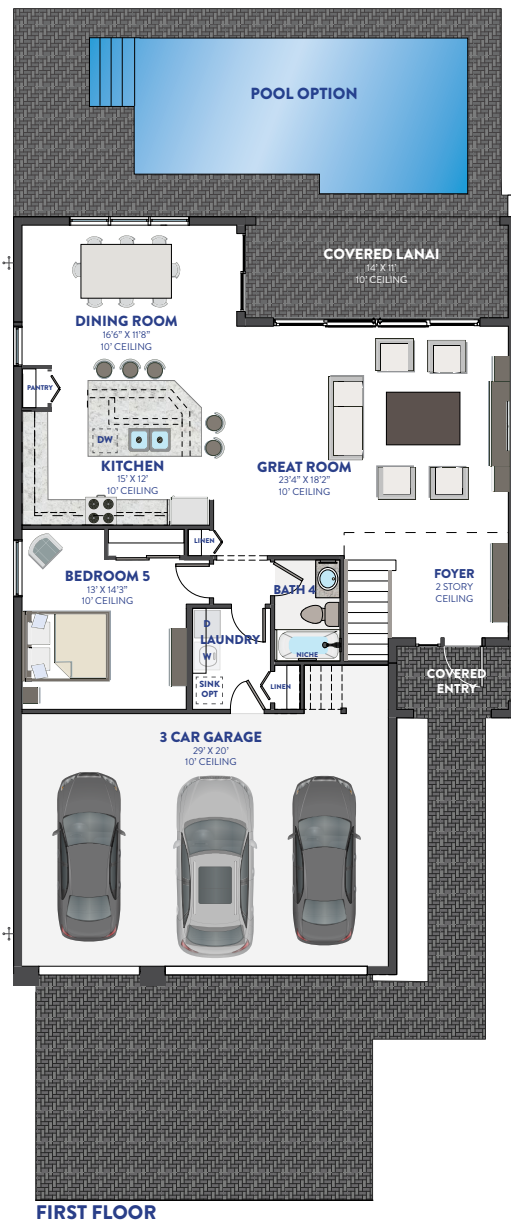

# RIVIERA

CONTEMPO

LUXE

MODERNA

- 5 BEDROOMS
- 4 BATHS
- GREAT ROOM
- LOFT
- DINING ROOM
- 3 CAR GARAGE

- 1,311 1ST FLOOR AC SQ. FT.
- 1,706 2ND FLOOR AC SQ. FT.
- 3,017 AC SQ. FT.
- 655 GARAGE SQ. FT.
- 176 LANAI SQ. FT.
- 54 ENTRY SQ. FT.
- 3,901 TOTAL SQ. FT.

FIRST FLOOR

SECOND FLOOR