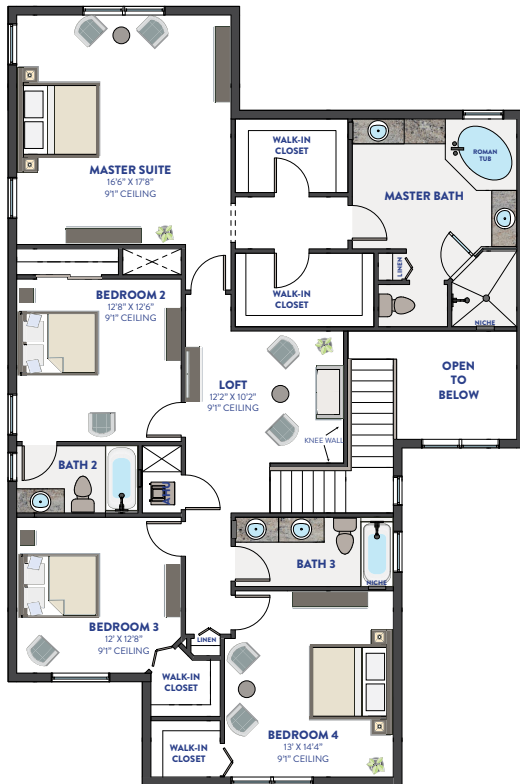

# RIVIERA

CONTEMPO

LUXE

MODERNA

- 5 BEDROOMS
- 4 BATHS
- GREAT ROOM
- LOFT
- DINING ROOM
- 3 CAR GARAGE

- 1,311 1ST FLOOR AC SQ. FT.
- 1,706 2ND FLOOR AC SQ. FT.
- 3,017 AC SQ. FT.
- 655 GARAGE SQ. FT.
- 176 LANAI SQ. FT.
- 54 ENTRY SQ. FT.
- 3,901 TOTAL SQ. FT.

FIRST FLOOR

SECOND FLOOR