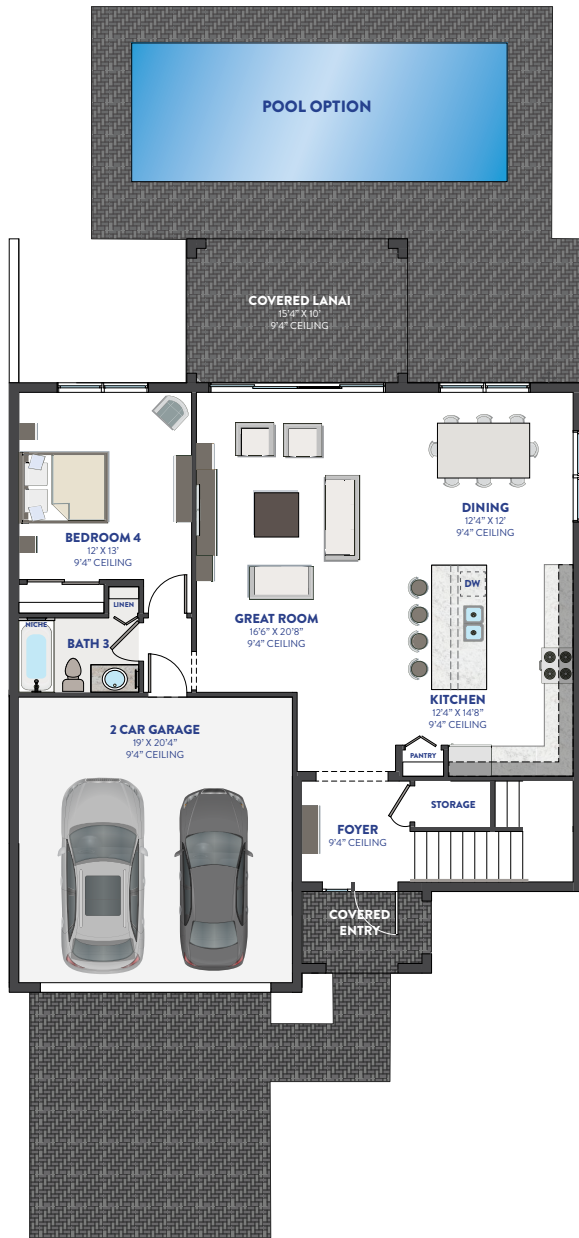

PORTO

CONTEMPO

LUXE

MODERNA

FIRST FLOOR

**MASTER BATH:
TUB/SHOWER
PERMITTED OPTION**

SECOND FLOOR

- 4 BEDROOMS
- 3 BATHS
- GREAT ROOM
- LOFT
- DINING ROOM
- 2 CAR GARAGE

- 1,142 1ST FLOOR AC SQ. FT.
- 1,266 2ND FLOOR AC SQ. FT.
- 2,408 AC SQ. FT.
- 408 GARAGE SQ. FT.
- 153 LANAI SQ. FT.
- 51 ENTRY SQ. FT.
- 3,020 TOTAL SQ. FT.