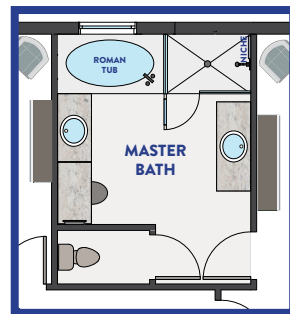

PORTO

CONTEMPO

LUXE

MODERNA

FIRST FLOOR

**MASTER BATH:
TUB/SHOWER
PERMITTED OPTION**

SECOND FLOOR

- 4 BEDROOMS
- 3 BATHS
- GREAT ROOM
- LOFT
- DINING ROOM
- 2 CAR GARAGE

- 1,142 1ST FLOOR AC SQ. FT.
- 1,266 2ND FLOOR AC SQ. FT.
- 2,408 AC SQ. FT.
- 408 GARAGE SQ. FT.
- 153 LANAI SQ. FT.
- 51 ENTRY SQ. FT.
- 3,020 TOTAL SQ. FT.