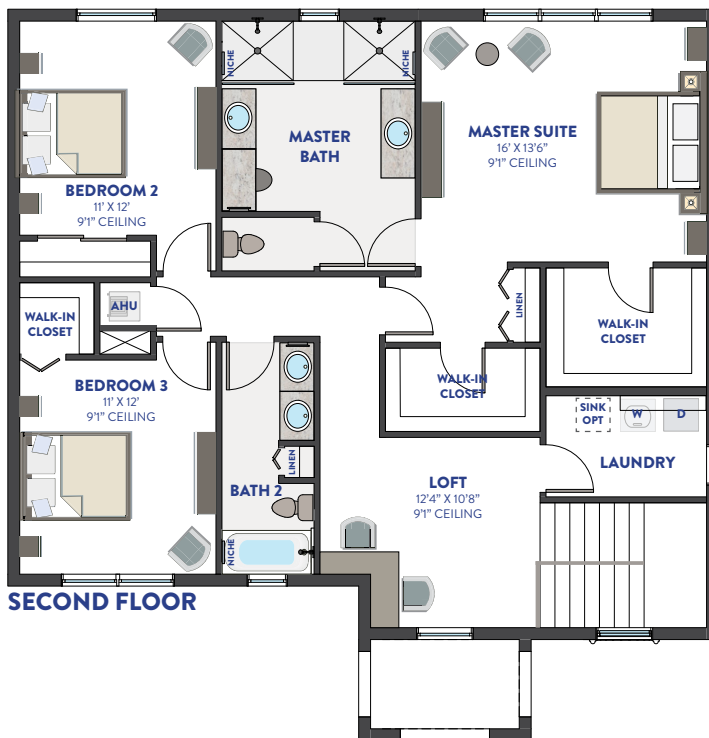

PORTO

CONTEMPO

LUXE

MODERNA

FIRST FLOOR

**MASTER BATH:
TUB/SHOWER
PERMITTED OPTION**

SECOND FLOOR

- 4 BEDROOMS
- 3 BATHS
- GREAT ROOM
- LOFT
- DINING ROOM
- 2 CAR GARAGE

- 1,142 1ST FLOOR AC SQ. FT.
- 1,266 2ND FLOOR AC SQ. FT.
- 2,408 AC SQ. FT.
- 408 GARAGE SQ. FT.
- 153 LANAI SQ. FT.
- 51 ENTRY SQ. FT.
- 3,020 TOTAL SQ. FT.