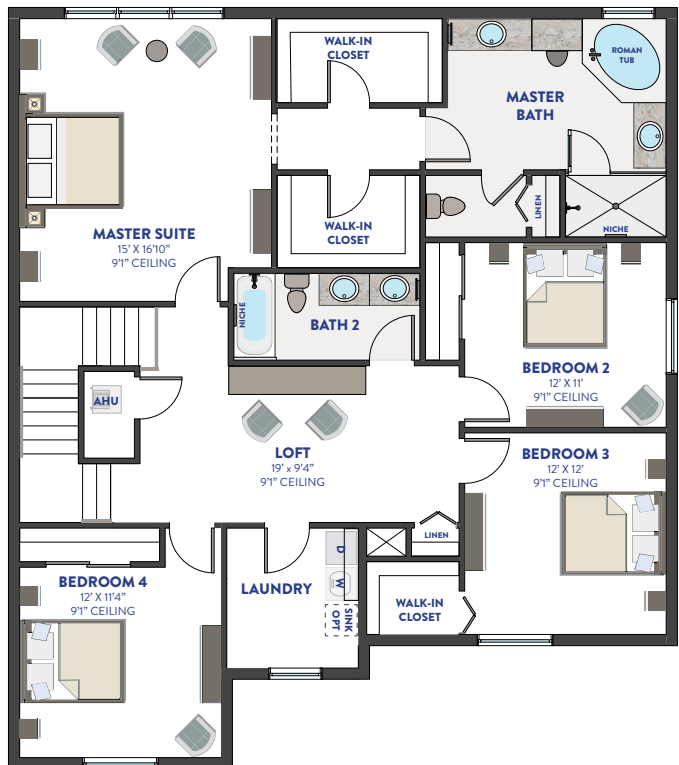

PALMA

CONTEMPO

LUXE

MODERNA

5 BEDROOMS

3 BATHS

GREAT ROOM

LOFT

DINING ROOM

2 CAR GARAGE

1,318 1ST FLOOR AC SQ. FT.

1,546 2ND FLOOR AC SQ. FT.

2,864 AC SQ. FT.

411 GARAGE SQ. FT.

197 LANAI SQ. FT.

55 ENTRY SQ. FT.

3,527 TOTAL SQ. FT.

FIRST FLOOR

SECOND FLOOR