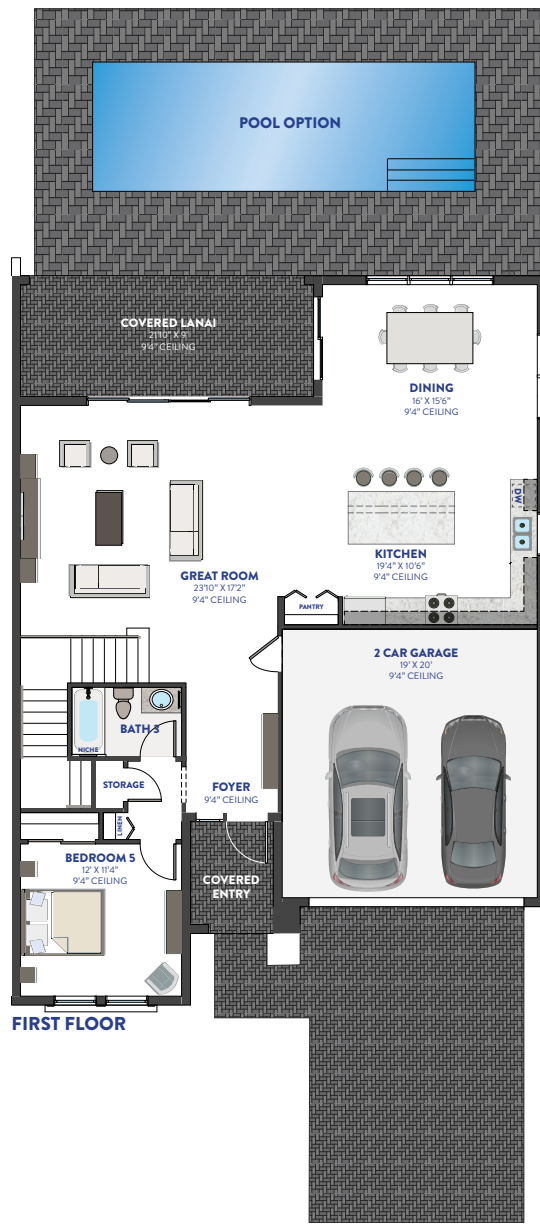

PALMA

CONTEMPO

LUXE

MODERNA

5 BEDROOMS

3 BATHS

GREAT ROOM

LOFT

DINING ROOM

2 CAR GARAGE

1,318 1ST FLOOR AC SQ. FT.

1,546 2ND FLOOR AC SQ. FT.

2,864 AC SQ. FT.

411 GARAGE SQ. FT.

197 LANAI SQ. FT.

55 ENTRY SQ. FT.

3,527 TOTAL SQ. FT.

FIRST FLOOR

SECOND FLOOR