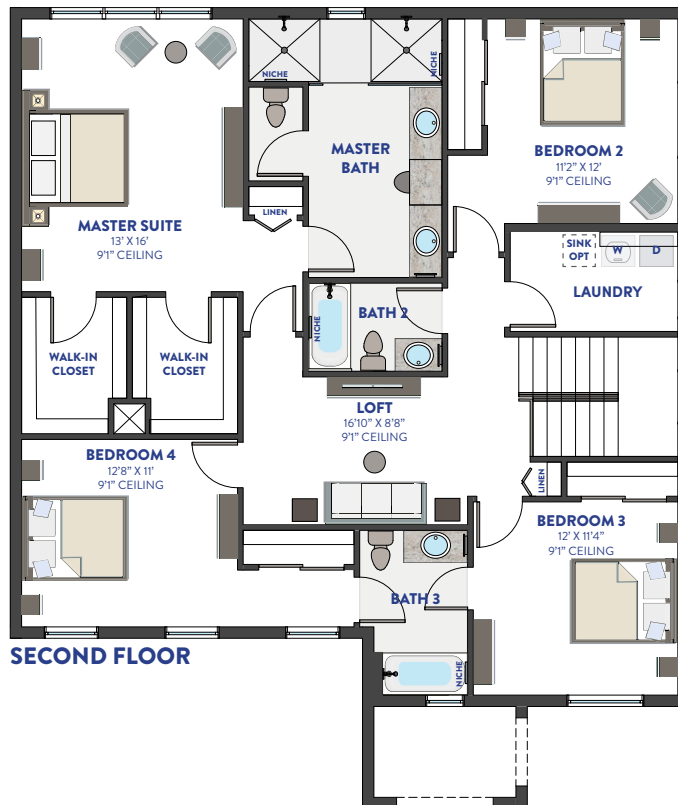

MESA

CONTEMPO

LUXE

MODERNA

FIRST FLOOR

**MASTER BATH:
TUB/SHOWER
PERMITTED OPTION**

- 5 BEDROOMS
- 4 BATHS
- GREAT ROOM
- LIVING ROOM
- LOFT
- BREAKFAST
- DINING ROOM
- 2 CAR GARAGE

- 1,495 1ST FLOOR AC SQ. FT.
- 1,480 2ND FLOOR AC SQ. FT.
- 2,975 AC SQ. FT.
- 442 GARAGE SQ. FT.
- 130 LANAI SQ. FT.
- 54 ENTRY SQ. FT.
- 3,601 TOTAL SQ. FT.

SECOND FLOOR