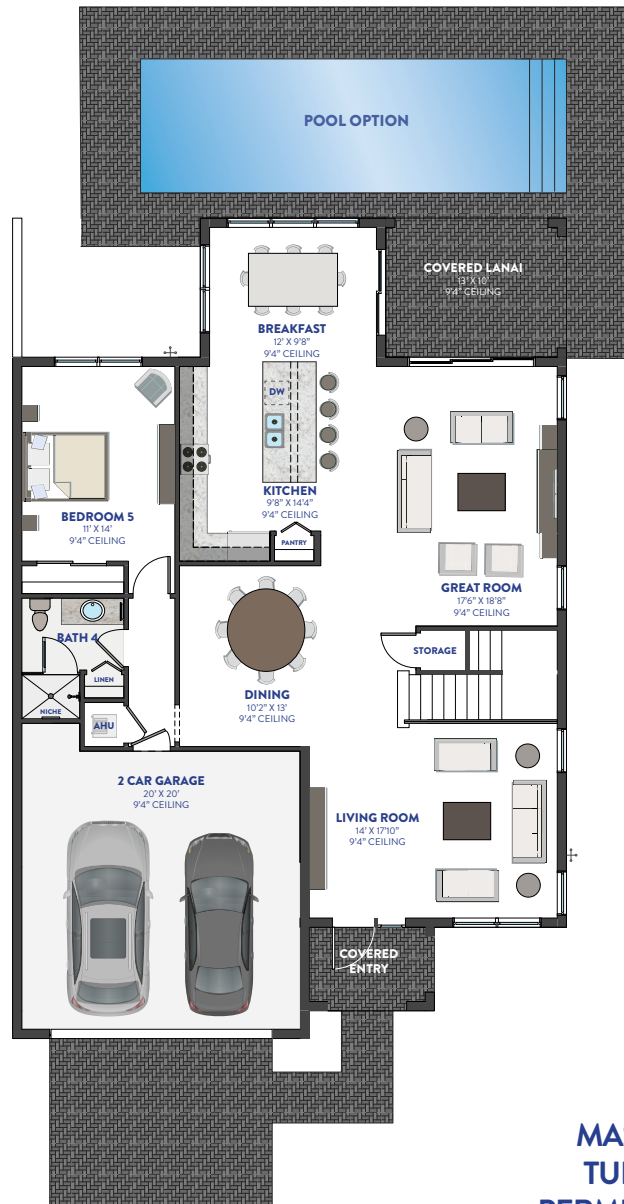

MESA

CONTEMPO

LUXE

MODERNA

FIRST FLOOR

**MASTER BATH:
TUB/SHOWER
PERMITTED OPTION**

- 5 BEDROOMS
- 4 BATHS
- GREAT ROOM
- LIVING ROOM
- LOFT
- BREAKFAST
- DINING ROOM
- 2 CAR GARAGE

- 1,495 1ST FLOOR AC SQ. FT.
- 1,480 2ND FLOOR AC SQ. FT.
- 2,975 AC SQ. FT.
- 442 GARAGE SQ. FT.
- 130 LANAI SQ. FT.
- 54 ENTRY SQ. FT.
- 3,601 TOTAL SQ. FT.

SECOND FLOOR