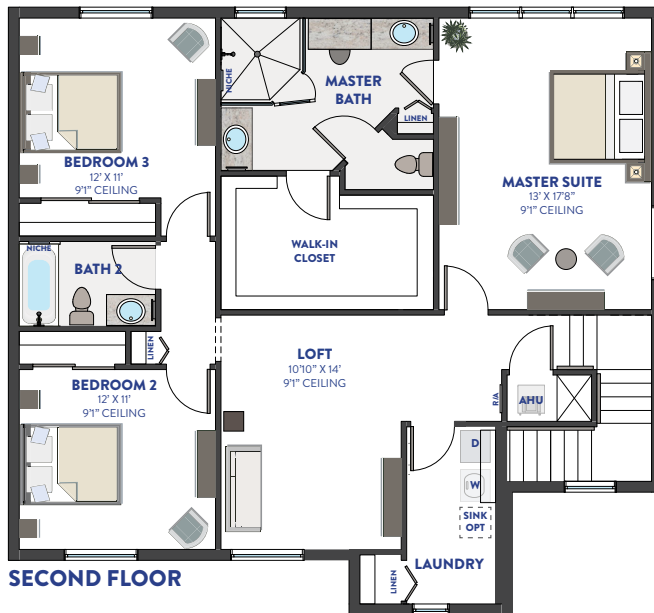

# COSTA

CONTEMPO

LUXO

MODERNA

FIRST FLOOR

SECOND FLOOR

- 4 BEDROOMS
- 3 BATHS
- GREAT ROOM
- LOFT
- DINING ROOM
- 2 CAR GARAGE

- 1,009 1ST FLOOR AC SQ. FT.
- 1,271 2ND FLOOR AC SQ. FT.
- 2,280 AC SQ. FT.
- 439 GARAGE SQ. FT.
- 128 LANAI SQ. FT.
- 47 ENTRY SQ. FT.
- 2,894 TOTAL SQ. FT.