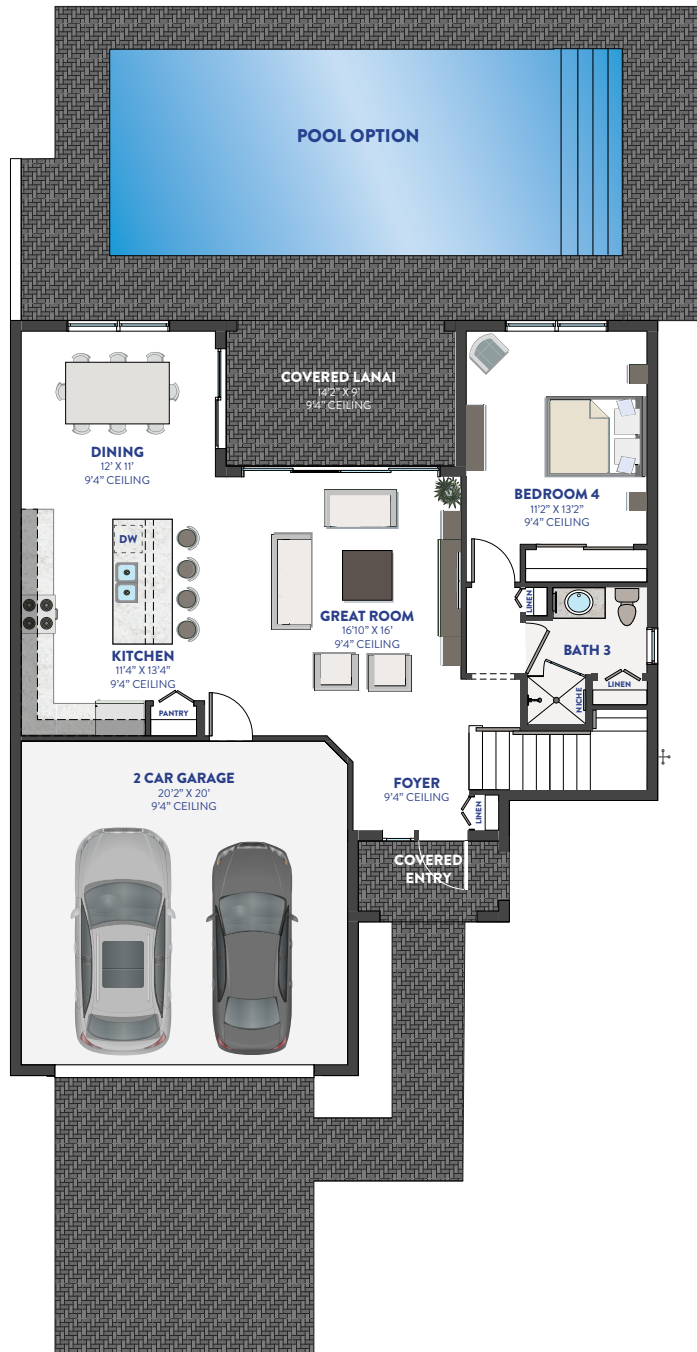

# COSTA

CONTEMPO

LUXO

MODERNA

FIRST FLOOR

SECOND FLOOR

- 4 BEDROOMS
- 3 BATHS
- GREAT ROOM
- LOFT
- DINING ROOM
- 2 CAR GARAGE

- 1,009 1ST FLOOR AC SQ. FT.
- 1,271 2ND FLOOR AC SQ. FT.
- 2,280 AC SQ. FT.
- 439 GARAGE SQ. FT.
- 128 LANAI SQ. FT.
- 47 ENTRY SQ. FT.
- 2,894 TOTAL SQ. FT.