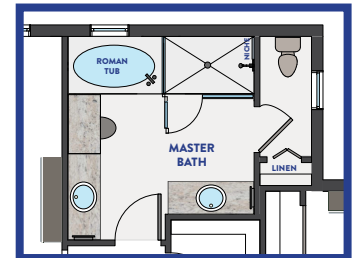

# CABO

CONTEMPO

LUXE

FIRST FLOOR

4 BEDROOMS

2.5 BATHS

GREAT ROOM

LOFT

BREAKFAST

DINING ROOM

3 CAR GARAGE

1,055 1ST FLOOR AC SQ. FT.

1,373 2ND FLOOR AC SQ. FT.

2,428 AC SQ. FT.

703 GARAGE SQ. FT.

140 LANAI SQ. FT.

50 ENTRY SQ. FT.

3,321 TOTAL SQ. FT.

SECOND FLOOR

MASTER BATH:  
TUB/SHOWER  
PERMITTED OPTION

DECORATED  
MODEL