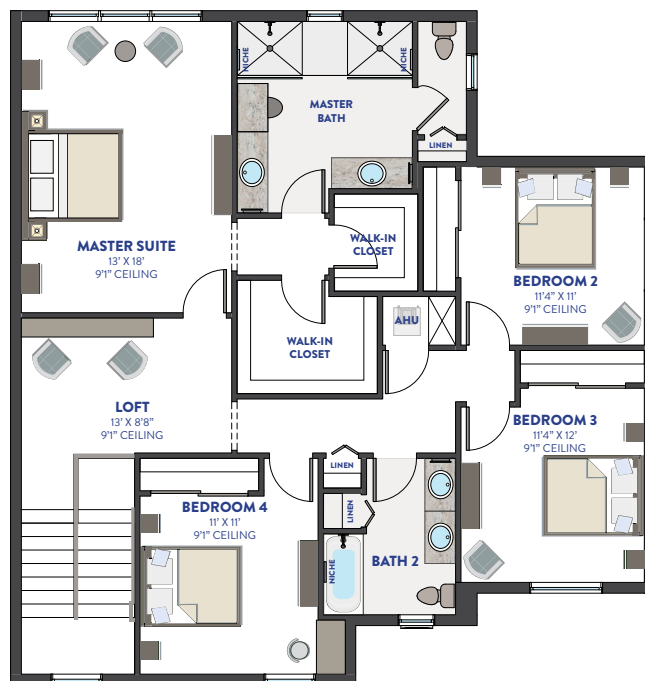

# CABO

CONTEMPO

LUXE

FIRST FLOOR

4 BEDROOMS

2.5 BATHS

GREAT ROOM

LOFT

BREAKFAST

DINING ROOM

3 CAR GARAGE

1,055 1ST FLOOR AC SQ. FT.

1,373 2ND FLOOR AC SQ. FT.

2,428 AC SQ. FT.

703 GARAGE SQ. FT.

140 LANAI SQ. FT.

50 ENTRY SQ. FT.

3,321 TOTAL SQ. FT.

SECOND FLOOR

MASTER BATH:  
TUB/SHOWER  
PERMITTED OPTION

DECORATED  
MODEL