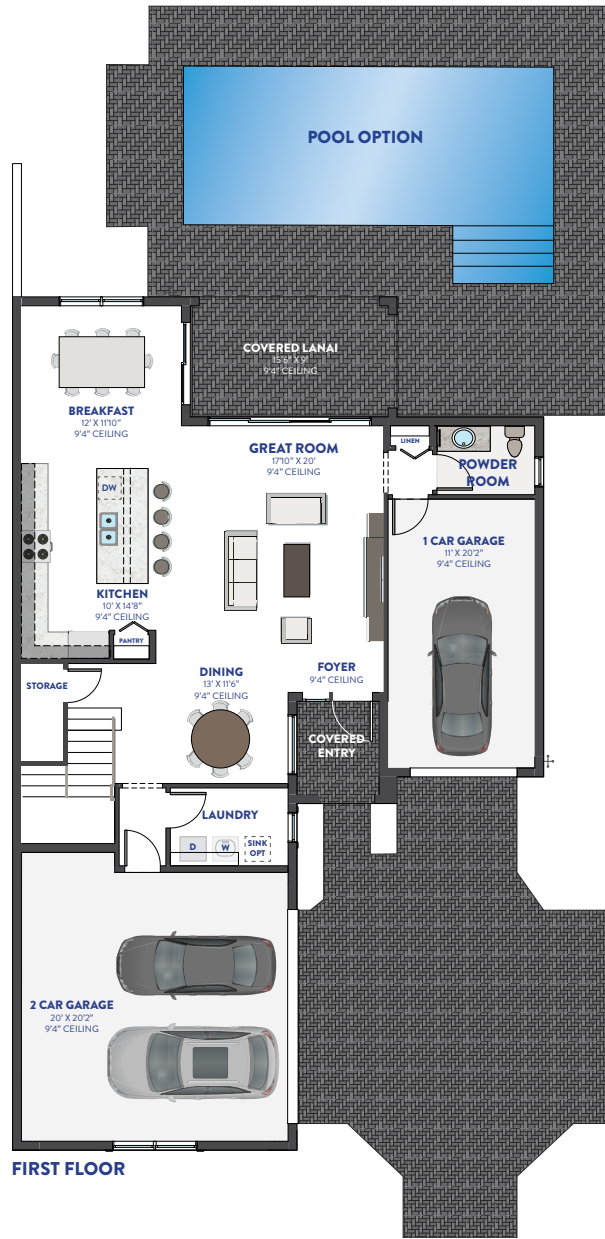

# CABO

CONTEMPO

LUXE

FIRST FLOOR

4 BEDROOMS

2.5 BATHS

GREAT ROOM

LOFT

BREAKFAST

DINING ROOM

3 CAR GARAGE

1,055 1ST FLOOR AC SQ. FT.

1,373 2ND FLOOR AC SQ. FT.

2,428 AC SQ. FT.

703 GARAGE SQ. FT.

140 LANAI SQ. FT.

50 ENTRY SQ. FT.

3,321 TOTAL SQ. FT.

SECOND FLOOR

MASTER BATH:  
TUB/SHOWER  
PERMITTED OPTION

DECORATED  
MODEL