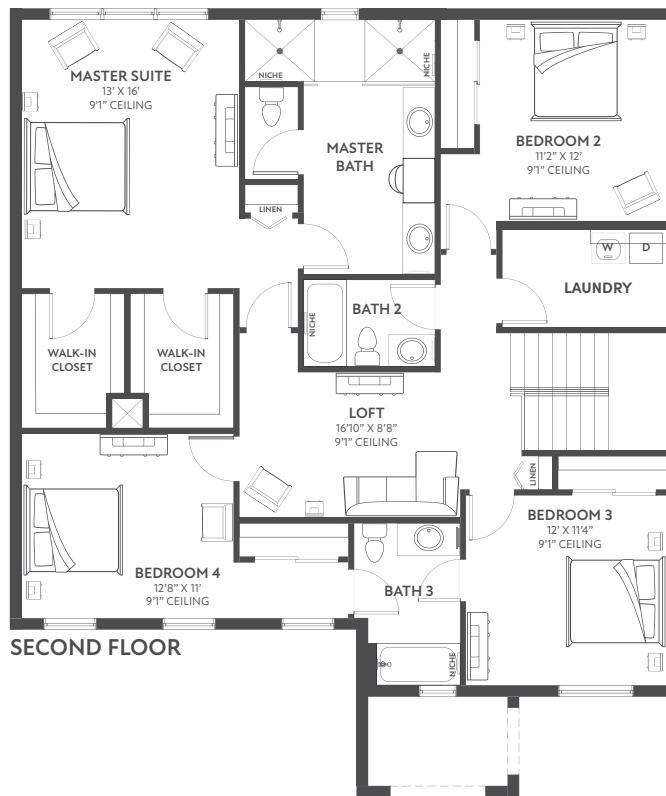

# MESA

CONTEMPO

LUXE

MODERNA

- 5 BEDROOMS
- 4 BATHS
- GREAT ROOM
- LIVING ROOM
- LOFT
- BREAKFAST
- DINING ROOM
- 2 CAR GARAGE

- 1,495 1ST FLOOR AC SQ. FT.
- 1,480 2ND FLOOR AC SQ. FT.
- 2,975 AC SQ. FT.
- 442 GARAGE SQ. FT.
- 130 LANAI SQ. FT.
- 54 ENTRY SQ. FT.
- 3,601 TOTAL SQ. FT.

FIRST FLOOR

**MASTER BATH:  
TUB/SHOWER  
PERMITTED OPTION**

SECOND FLOOR