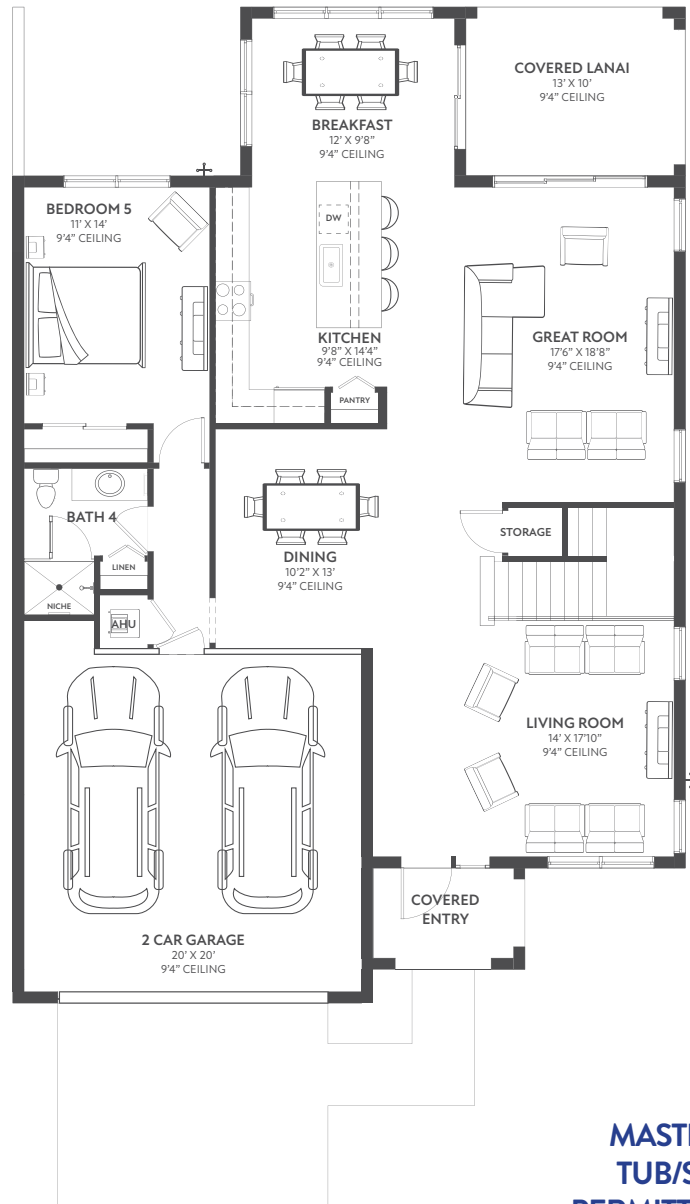

# MESA

CONTEMPO

LUXE

MODERNA

- 5 BEDROOMS
- 4 BATHS
- GREAT ROOM
- LIVING ROOM
- LOFT
- BREAKFAST
- DINING ROOM
- 2 CAR GARAGE

- 1,495 1ST FLOOR AC SQ. FT.
- 1,480 2ND FLOOR AC SQ. FT.
- 2,975 AC SQ. FT.
- 442 GARAGE SQ. FT.
- 130 LANAI SQ. FT.
- 54 ENTRY SQ. FT.
- 3,601 TOTAL SQ. FT.

FIRST FLOOR

**MASTER BATH:  
TUB/SHOWER  
PERMITTED OPTION**

SECOND FLOOR